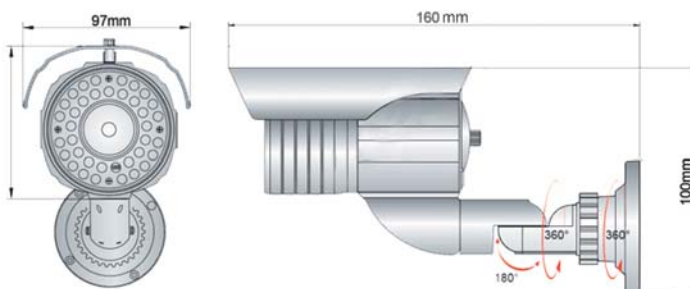

SECURVIEW™

Professional CCTV

Model: VSWVF50MIR9-22

Securview Waterproof IR Camera with 360° Rotational Vandal Proof Bracket

- Fully-articulated bracket allowing 360° rotation, 180° Vertical adjustment, 180° Horizontal movement.
- Adjustable Vari-Focal Lens
- Weatherproof housing with vandal proof cable management design
- IP55 Weatherproof Rating
- Sun Shield Housing and Aluminium Bracket

Specification: VSWVF-50MIR4-9

Image Sensor	1/3" SONY Super HAD CCD	Video Output	1.0Vp-p, 75 Ohms
Pixel	795 x 596	AGC	Auto
Horizontal Resolution	540 TVL	Lens	9~22mm Manual Varifocal Lens
Signal System	PAL	IR LEDs	36 IR LEDs
Scanning System	2:1 Interlaced Scan	IR Distance	50M Max. (Line of Sight)
Minimum Illumination	0 Lux (IR On)	Power	12VDC (+/- 10%)
Sync System	Internal Synchronisation	Current	500mA
S/N Ratio	48dB	Working Temperature	-10 - 45 Deg C
Electronic Shutter	1/50 - 100,000 sec	Dimensions	160 x 100 x 97mm
Gamma Correction	0.45	Weight	1.3Kg