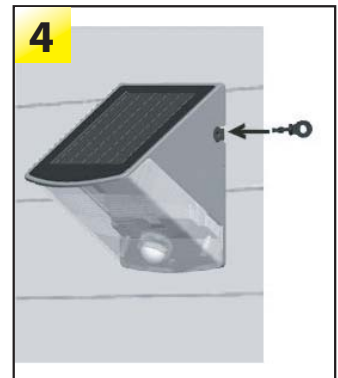

4
Your Solar Entrance Light is now ready to use! For security protection, you can lock the light by using the supplied keys.

Website: www.rhino.com.au Email: sales@rhino.com.au

Head Office (Mon - Fri: 8:30am - 5pm): 9 Hannabus Place, McGraths Hill, NSW 2756 Australia Tel: (02) 4577 4708 Fax: (02) 4577 4885

Haberfield Branch
Mon - Fri: 8:30am - 5pm, Sat: 9-1pm
223 Ramsay Street, Haberfield,
NSW 2045, Australia
Tel: (02) 9716 0444 Fax: (02) 9799 2024

Villawood Branch
Mon - Fri: 8:30am - 5pm, Sat: 9-1pm
71 Middleton Road, Villawood,
NSW 2163, Australia
Tel: (02) 9743 8222 Fax: (02) 9743 8590

Wollongong Branch
(Mon - Fri: 9 - 5pm)
85 Princes Hwy, Fairy Meadow
NSW 2519, Australia
Tel: (02) 4228 8737 Fax: (02) 24228 8736