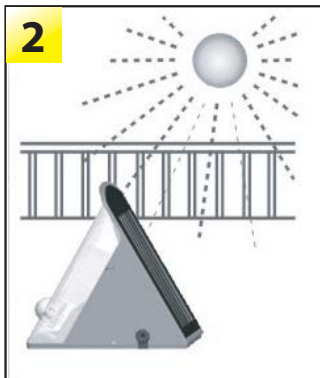

SOLAR POWERED ENTRANCE LIGHT WITH MOTION SENSING ACTIVATION

The Watchguard™ Solar Powered Entrance Light is commonly used to illuminate pathways and entrances, making it easier for you to see steps or obstacles, find your keys or unlock doors etc. The light switches on automatically for 60 seconds when motion is detected via the wide angle PIR motion sensor. The internal battery is recharged by a top-mounted solar panel. With no electricity bills and no wiring requirements, the Watchguard™ Solar Power Entrance Light is a low cost and user friendly product.

- Super bright white LED Light
- Passive infrared motion detector (up to 8m detection range)
- Light ON when motion detected & automatically OFF after 60 sec
- From a full charge expect up to 300 x 60 second trips
- Weatherproof housing

1 x Lockable Mounting Base Plate with Key Release

- Allows easy hook and un-hook of the solar entrance light on your wall in case you need to re-charge elsewhere due to poor sunlight

2 x Wall Screws & Masonry Plugs

- Screws and anchors are supplied to secure the mounting plate on your wall to either timber / brick / concrete

SYSTEM INCLUDES:

1
Install the metal base unit on the surface where the Solar Entrance Light will be mounted.