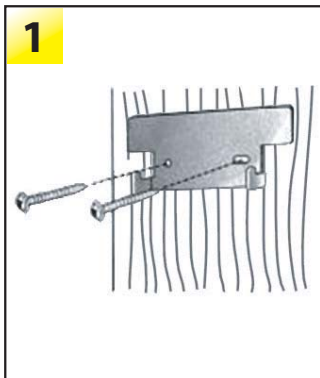

- Super bright white LED Light
- Passive infrared motion detector (up to 8m detection range)
- Light ON when motion detected & automatically OFF after 60 sec
- From a full charge expect up to 300 x 60 second trips
- Weatherproof housing

1 x Lockable Mounting Base Plate with Key Release

- Allows easy hook and un-hook of the solar entrance light on your wall in case you need to re-charge elsewhere due to poor sunlight

2 x Wall Screws & Masonry Plugs

- Screws and anchors are supplied to secure the mounting plate on your wall to either timber / brick / concrete

SYSTEM INCLUDES:

1
Install the metal base unit on the surface where the Solar Entrance Light will be mounted.