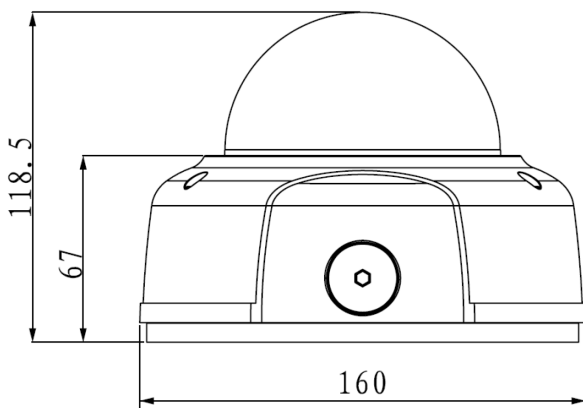

Additional Details

Your VIP Vision IP Surveillance dealer: