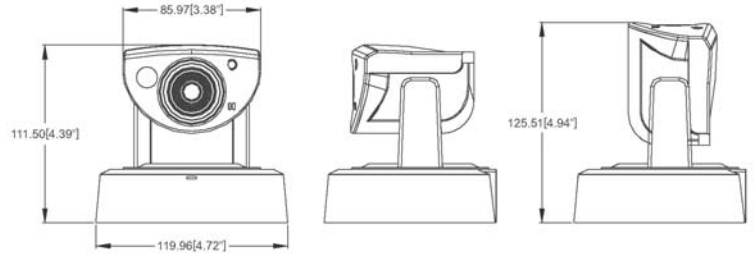

Model No: VSIP1MPPEZ

1.3 Megapixel Day/Night IP PTZ Camera

System function:

- 1/3" Micron Progressive Scan CMOS Image Sensor
- Day/Night function with mechanical IR Cut filter
- Integrated f4.2mm/F1.8 Megapixel Lens
- 0 Lux Minimum Illumination (IR On)
- Dual Stream MPEG4/MJPEG Compression
- 8 FPS @ 1.3MP
- Supports two-way audio
- 12VDC/PoE

SPECIFICATION			
Image Device	1/3" Micron Progressive Scan CMOS	S/N Ratio	Better than 44 dB
Effective Pixels	1280(H) x 1024(V)	S/N Ratio	Better than 44 dB
Min. Illumination	0 Lux (IR LED ON)	PAN/TILT	350° / 120°
IR Sensitivity	from 700 nm to 1100 nm	Video Compression	MPEG-4 SP, MJPEG selectable
IR LED	IR LED x3 (850 nm)	Picture Resolution	SXGA (1280x1024); HD720 (1280x720); VGA (640x480); QVGA (320x240); QQVGA (160x112)
IR Working Distance	5 ~ 10 M (30 IRE)	Bit Rate	28 K ~ 3 M bps
Focal Length	f4.2 mm / F1.8	Ethernet Port	Ethernet(10/100Base-T), RJ-45 connector
Viewing Angle	83.6° (Horizontal)	Protocol	TCP, UDP, HTTP, HTTPS, DHCP, PPPoE, RTP, RTSP, DNS, DDNS, NTP, ICMP, ARP, IGMP, SMTP, FTP, UPnP
Electronic Shutter	1/5 ~ 1/15,000 sec.	Web Browser	Microsoft Internet Explorer 6.0 or above
White Balance	AUTO, INDOOR1, INDOOR2, OUTDOOR1, OUTDOOR2, HOLD CURRENT, MANUAL	Temperature	0 °C ~ 45 °C
Power Consumption	3.8 W (DC 12V), 4.8 W (PoE)	Power Requirement	PoE (IEEE802.3af) with Class 3
Weight	450 g	Dimensions (ØxH)	119.96 mm x 125.51 mm