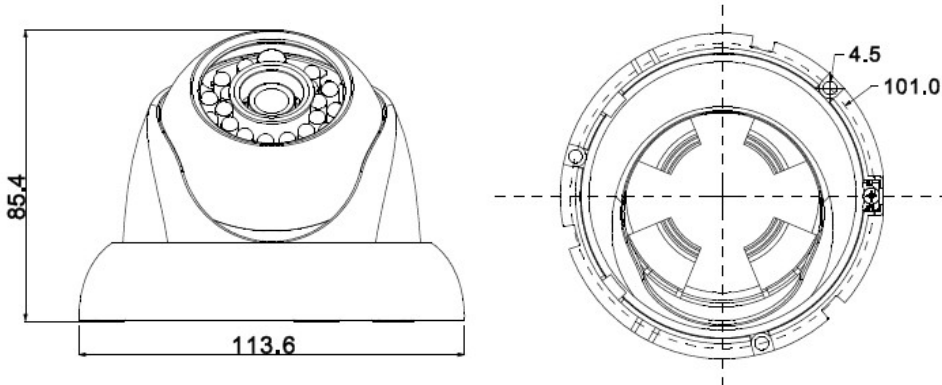

Additional Details

Your Securview Victory Series dealer: