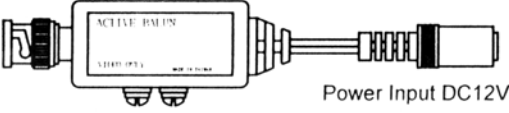

SINGLE ACTIVE VIDEO BALUN

- BP: BNC Male
- BS: BNC Female
- C: Camera Side
- M: Monitor Side
- S: Short Distance
- M: Middle Distance
- L: Long Distance
- E: Distance Adjustable

CAMERA SIDE

Color Control (Dip Switch)

	1	2	3	4
level 1	ON			
level 2		ON		
level 3	ON	ON		
level 4			ON	
level 5	ON		ON	
level 6		ON	ON	
level 7	ON	ON	ON	
level 8				ON
level 9	ON			ON
level 10		ON		ON
level 11	ON	ON		ON
level 12			ON	ON
level 13	ON		ON	ON
level 14		ON	ON	ON
level 15	ON	ON	ON	ON

MONITOR SIDE

USE CAT-5 SOLID or BETTER WIRE

PEEL ONE PAIR WIRE FOR EACH CAMERA