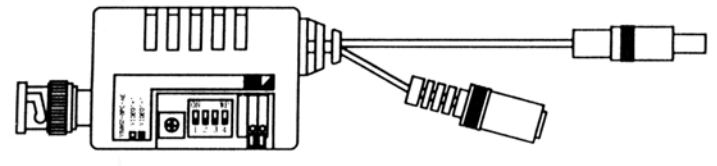

SINGLE ACTIVE VIDEO BALUN

- BP: BNC Male
- BS: BNC Female
- C: Camera Side
- M: Monitor Side
- S: Short Distance
- M: Middle Distance
- L: Long Distance
- E: Distance Adjustable

CAMERA SIDE

Color Control (Dip Switch)

	1	2	3	4
level 1	ON			
level 2		ON		
level 3	ON	ON		
level 4			ON	
level 5	ON		ON	
level 6		ON	ON	
level 7	ON	ON	ON	
level 8				ON
level 9	ON			ON
level 10		ON		ON
level 11	ON	ON		ON
level 12			ON	ON
level 13	ON		ON	ON
level 14		ON	ON	ON
level 15	ON	ON	ON	ON

MONITOR SIDE

USE CAT-5 SOLID or BETTER WIRE

PEEL ONE PAIR WIRE FOR EACH CAMERA