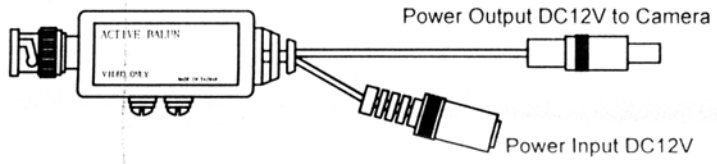

SINGLE ACTIVE VIDEO BALUN

- BP: BNC Male
- BS: BNC Female
- C: Camera Side
- M: Monitor Side
- S: Short Distance
- M: Middle Distance
- L: Long Distance
- E: Distance Adjustable

CAMERA SIDE

Color Control (Dip Switch)

	1	2	3	4
level 1	ON			
level 2		ON		
level 3	ON	ON		
level 4			ON	
level 5	ON		ON	
level 6		ON	ON	
level 7	ON	ON	ON	
level 8				ON
level 9	ON			ON
level 10		ON		ON
level 11	ON	ON		ON
level 12			ON	ON
level 13	ON		ON	ON
level 14		ON	ON	ON
level 15	ON	ON	ON	ON

MONITOR SIDE

USE CAT-5 SOLID or BETTER WIRE

PEEL ONE PAIR WIRE FOR EACH CAMERA