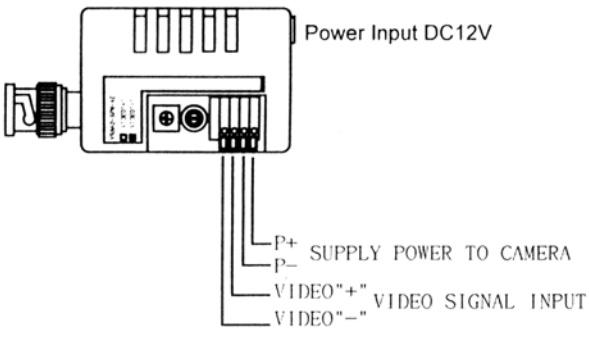

SINGLE ACTIVE VIDEO BALUN

- BP: BNC Male
- BS: BNC Female
- C: Camera Side
- M: Monitor Side
- S: Short Distance
- M: Middle Distance
- L: Long Distance
- E: Distance Adjustable

CAMERA SIDE

Color Control (Dip Switch)

MONITOR SIDE

USE CAT-5 SOLID or BETTER WIRE

PEEL ONE PAIR WIRE FOR EACH CAMERA