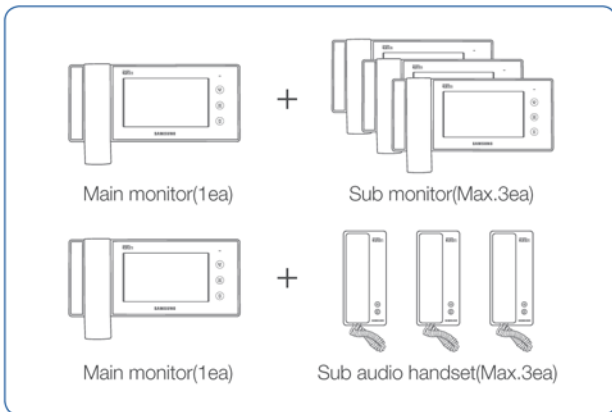

### Features

- Applicable to single family homes and Apartments (200 households)
- Enhanced secured access control (Main entrance camera SHT-5080XL)
  - Access control through RF cards, PIN codes

RF card

PIN code

- Search household ID # by name (ie. #303)

### Scalability

- One main monitor unit can be interlocked 3 sub monitors or 3 sub audio handsets