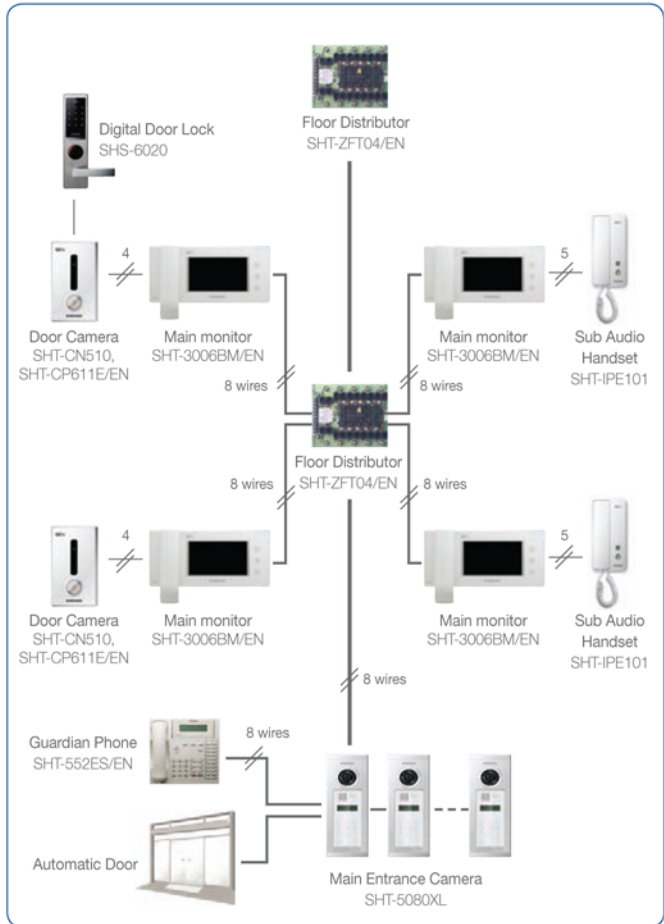

Configuration

Specifications

	Model	SHT-3006BM/EN
	Power	DC 16V ~ 24V
	Power consumption	Max. 20W
	Display	7" Color TFT LCD
	Wiring	Camera : 4 wires Sub Phone : 5 wires
	Video Signal	PAL/NTSC
	Weight	1.2kg
	Dimensions	275 x 125 x 40mm(W x H x D)
	Installation	Wall-mounted (Bus type)

	Model	SHT-5080XL
	Power	DC 16V ~ 24V
	CCD	122 x 32(W x H)
	Dimensions	124 x 347 x 18mm(W x H x D)
	Installation	Flush Mount

RhinoCo Technology Head Office - 9 Hannabus Place, McGraths Hill, NSW 2756 Australia
Tel: (02) 4577 4708 Fax: (02) 4577 4885 Website: www.rhino.com.au Email: sales@rhino.com.au

Head Office - McGraths Hill
9 Hannabus Place, McGraths Hill,
NSW 2756 Australia
Tel: (02) 45774708 Fax: (02) 4577 4885

Haberfield Branch
223 Ramsay Street, Haberfield,
NSW 2045 Australia
Tel: (02) 9716 0444 Fax: (02) 9799 2024

Villawood Branch
71 Middleton Road, Villawood,
NSW 2163 Australia
Tel: (02) 9743 8222 Fax: (02) 9743 8590