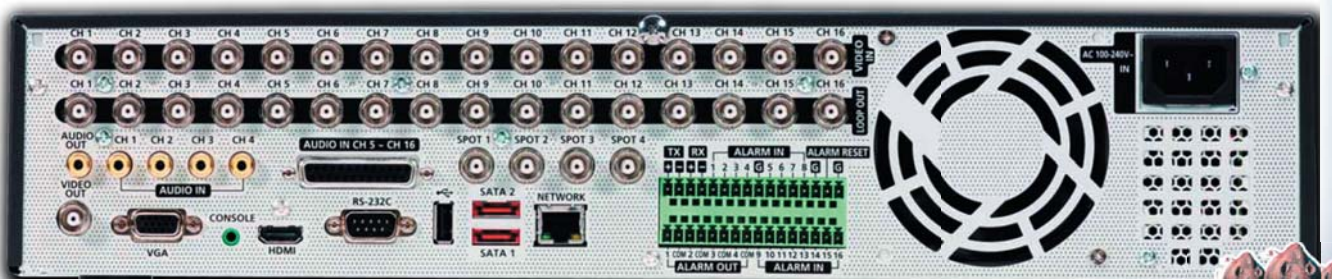

Record 16 Channels at D1 Resolution at 25FPS per Camera!

Introducing the DVR16400D1, the latest 'State of the Art' 16 Channel Real-Time DVR from Securview. As the name suggests, this ultra high performance standalone DVR can capture 400 frames per second at full D1 resolution. The DVR boasts incredible performance and ease of use, with world-class playback quality, high definition D1 recording & multiple backup options.

You are looking at the best value real-time DVR available in Australia. The DVR has HDMI monitor support, 4 customisable spot monitor outputs, Gigabit LAN, enhanced multi-layered motion detection with individual sensitivity settings, POS integration via RS232, 8 internal HDD bays (max. capacity 3TB) with support for RAID1, support for an additional 2 e-SATA external drives for even more storage, and much much more...

The Securview DVR16400D1 is an incredibly high quality Korean made machine which has features and performance equal to or greater than many major brand machines - at around half the price! We dare you to compare this machine against any other premium brand standalone DVR on the market. You will not be disappointed.

No matter the application, when you combine the power, flexibility, accessibility and price, you'll agree that the DVR16400D1 is a sure fire winner!

- Record & Display at D1 Resolution at 25FPS per camera
- MPEG-4 Video Compression
- Gigabit LAN
- 4 Spot Monitor Outputs
- Full HD (1080P)/HDMI Video Output
- Multi-Layer Motion Detection with individual sensitivity settings
- Multiple Backup Methods: USB, DVD-R, e-SATA
- User accessible CMS
- Supports RAID1, up to 8 HDDS (Max. 3TB)
- External storage with E-SATA
- DIO, 16 Inputs, 4 Outputs
- HDD Status and Diagnostic Display
- Pre-loaded POS integration via RS-232 port
- E-Map Capability
- Stylish Case Design
- RS485 PTZ Control
- 2U Rack Mountable