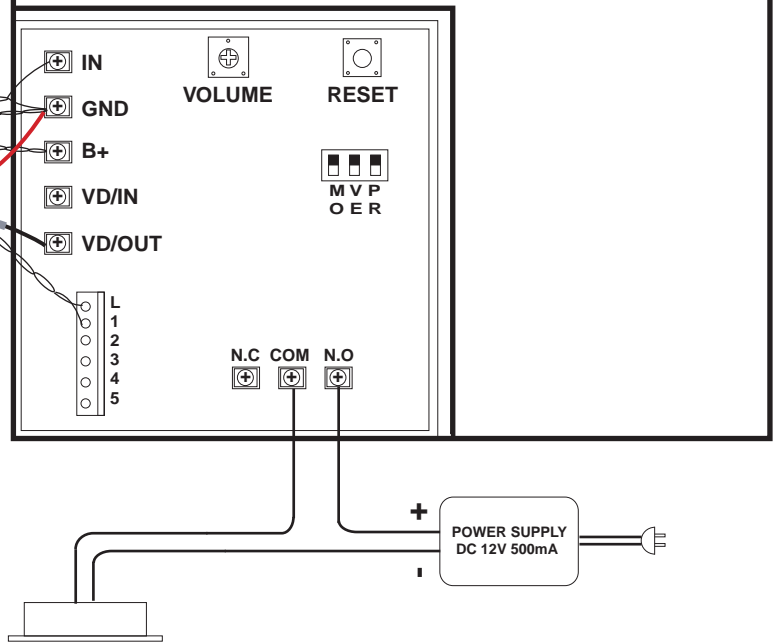

# DRC240

Front View

to Video  
Junction Box  
(JTB104/JTB108),  
OR  
(JTB301/JTB601

- IN (Audio) = Green**
- (GND) = Blue pair, Green white, RG59 Shield**
- + (Power) = Orange pair**
- VD/OUT (Video) =RG59 Coaxial Cable**

**Connect if there are more than 2 door units connected**