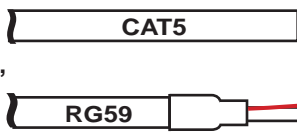

# DRC240

Front View

to Video  
Junction Box  
(JTB104/JTB108),  
OR  
(JTB301/JTB601

- IN (Audio) = Green**
- (GND) = Blue pair, Green white, RG59 Shield**
- + (Power) = Orange pair**
- VD/OUT (Video) =RG59 Coaxial Cable**

**Connect if there are more than 2 door units connected**