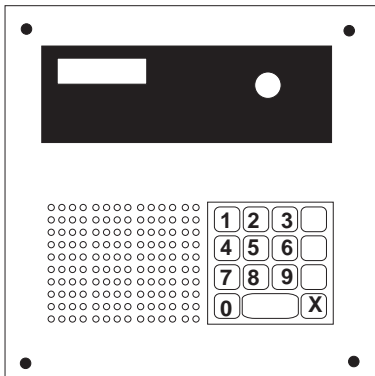

# DRC240

Front View

to Video  
Junction Box  
(JTB104/JTB108),  
OR  
(JTB301/JTB601

- IN (Audio) = Green**
- (GND) = Blue pair, Green white, RG59 Shield**
- + (Power) = Orange pair**
- VD/OUT (Video) =RG59 Coaxial Cable**

**Connect if there are more than 2 door units connected**