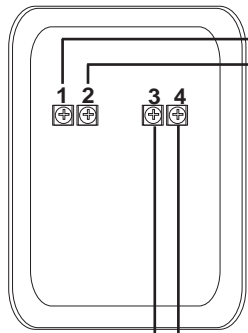

DP2KN - DR2KS/DR20SD/ DR201AS

DP2KN
Handset

DR2KS/ DR20SD/ DR201AS

Door Station

Door Release

* 7 = -
8 = +

12V DC
Power Supply

* 1 x 12V DC Regulated Power Supply for Intercom & Door Strike Power