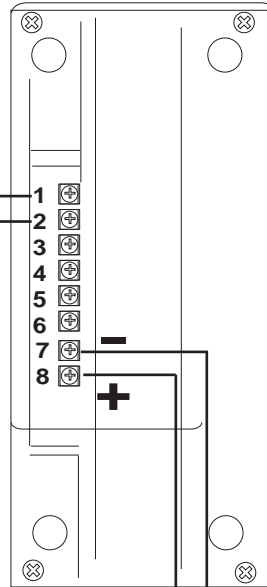

DP2KN - DR2KS/DR20SD/ DR201AS

DP2KN
Handset

DR2KS/ DR20SD/ DR201AS

Door Station

Door Release

* 7 = -
8 = +

12V DC
Power Supply

* 1 x 12V DC Regulated Power Supply for Intercom & Door Strike Power

Model Name	DP2KN/ DR2KS
No. Dr Station	
No. Handset	
Diagram Date	
Company	Echotone Pty Ltd