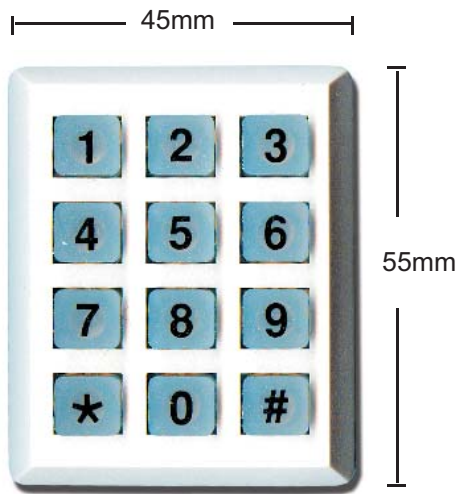

# Wireless Mini Numeric Keypad

**Keypad Shown Actual Size**

Wireless Keypad allows multi-user PIN number control of arm/ disarm function as well as all other remote functions. Wall mounted or portable. Also suitable to apply on car for extra security.