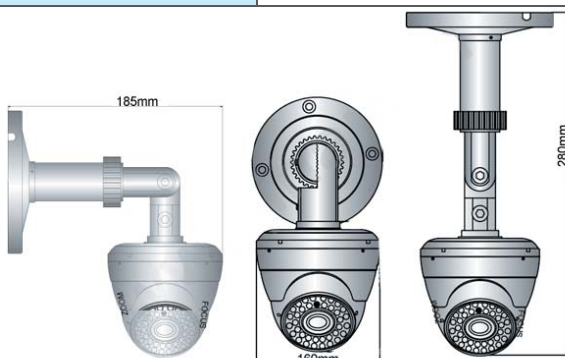

SECURVIEW™

Professional CCTV

Model: VSDVF30MIR

Securview Waterproof IR Dome Camera with 360° Rotational Vandal Proof Bracket

- Fully-articulated bracket allowing 360° rotation, 360° Vertical adjustment, 180° Horizontal movement.
- Adjustable Vari-Focal Lens
- Weatherproof housing with vandal proof cable management design
- IP55 Weatherproof Rating

Specification: VSDVF30MIR

Image Sensor	1/3" SONY Colour CCD	Video Output	1.0Vp-p, 75 Ohms
Pixel	752 x 582	White Balance	Auto
Horizontal Resolution	540 TVL	Lens	4~9mm Manual Varifocal Lens
Signal System	PAL	IR LEDs	36 IR LEDs
Scanning System	625 Lines 50 Field/Sec	IR Distance	30M Max. (Line of Sight)
Minimum Illumination	0 Lux (IR On)	Power	12VDC (+/- 10%)
Sync System	Internal Synchronisation	Current	500mA
S/N Ratio	≥48dB	Working Temperature	-10 - +50 Deg C
Electronic Shutter	Auto, 1/50 - 100,000 sec	Dimensions	280 x 185 x 160mm
Gamma Correction	0.45	Weight	1.3Kg