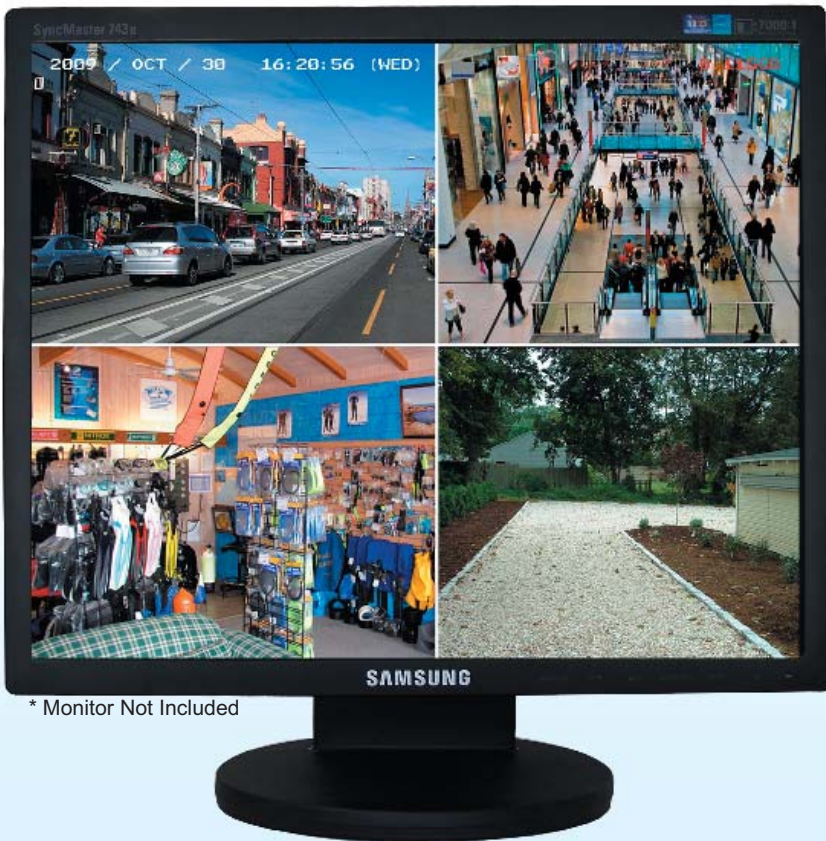

Watchguard 4 Channel High Resolution H.264 Network DVR

The Watchguard DVR4CHSOV5H264 is an ideal entry-level product for someone wanting a basic DVR with higher image quality than traditional MPEG-4 compression. The DVR4CHSOV5H264 is one of our 4 Channel Network DVRs which uses H.264 image compression in order to provide the highest quality images whilst reducing the file size in order to maximise the amount of footage which can be stored on the hard drive. The DVR has been designed for simple 'plug and play' setup with it's user friendly front operation panel, making it ideal for self-installations. The DVR includes an IR Remote control for wireless operation.

* Monitor Not Included

Model Features:

- H.264 enhanced video compression
- In-built VGA Interface supports output resolution of up to 1600 x 1200.
- Multiplex Operation - Use Live display, record, playback and network operation functions simultaneously
- USB Flash Drive and Network Backup
- Includes IR Remote Control
- Max. Record Rate: 25fps @ D1