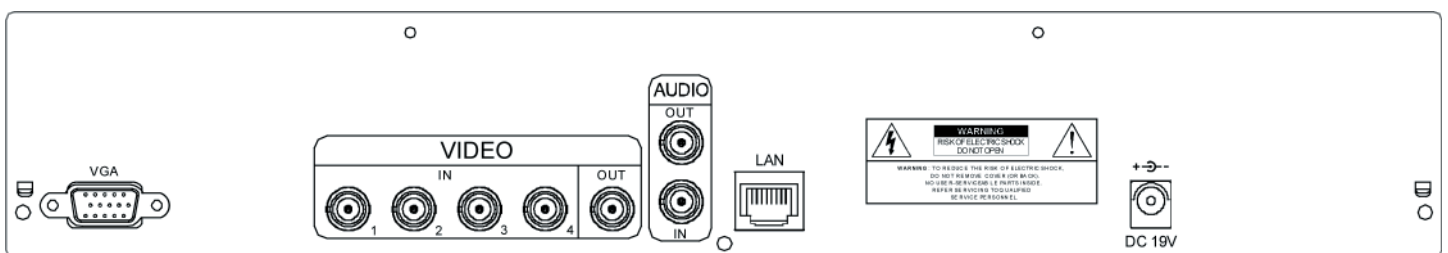

* Monitor Not Included

Model Features:

- H.264 enhanced video compression
- In-built VGA Interface supports output resolution of up to 1600 x 1200.
- Multiplex Operation - Use Live display, record, playback and network operation functions simultaneously
- USB Flash Drive and Network Backup
- Includes IR Remote Control
- Max. Record Rate: 25fps @ D1

Watchguard 4 Channel High Resolution H.264 Network DVR

SPECIFICATIONS:

MODEL		DVR4CHSOV5H264
Compression		H.264
Video Input		4 Channels
Video Output		Main Monitor Output: For Stable Display
Audio Input/Output		1 Audio Input / 1 Audio Output
Max. Recording Rate	704 x 576	25 FPS
	704 x 288	50 FPS
	352 x 288	100 FPS
Max. Display Rate		100 FPS (Real-Time Display)
Quick Search		Time/Motion search mode
HDD Storage		Accommodates 1 SATA HDD (Up to 1Tb)
VGA Interface		Built-in (Output Resolution up to 1600 x 1200)
Recording Modes		Manual/Timer/Motion/Remote
Multiplex Operation		Live Display/Record/Playback/Backup/Network Operations
Motion Detection Area		16 x 12 Grids per channel
Motion Detection Sensitivity		4 Adjustable parameters for accurate detection
Pre-Alarm Recording		Yes (8MB)
Multilingual OSD		Yes
Backup Device		USB 2.0 Flash Drive/Network
Ethernet		10/100 Base T. Supports remote control and live view via ethernet
Network Protocol		TCP/IP, PPPoE, DHCP and DDNS
IR Remote Control		Yes (IR Receiver built-in)
Picture Zoom		2x Digital zoom (Live and Playback)
Key Lock (Password Protection)		Yes
Video Loss Detection		Yes
Camera Title		Supports up to 6 Letters
System Operation		Front Panel, IR Remote Control
Power		DC 12V
Dimension		343(W) x 59(H) x 223(D)